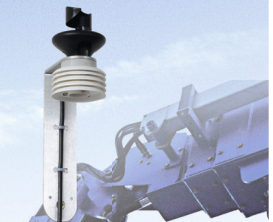

Control your environment
and you will achieve total protection.

SWISS  MADE

SKYWATCH®

WWS

Windspeed
Alarms
Light and sound
2 min / 2 max

Basic kit
Display box
Propeller with 15m cable

Options
Relay output
Waterproof case
Cable length up to 300m
Other propellers on request

Vitesse du vent
Alarmes
Visuelles et sonores
2 min / 2 max

Kit de base
Boîtier d'affichage
Hélice avec câble de 15m

Options
Sortie relais
Boîtier étanche
Longueur de câble jusqu'à 300m
Autres hélices sur demande

Multi-axis propeller

Wind sensor

TH - sensor

THW - sensor

AWS

Windspeed
Temperature
Humidity

Alarms
Light and sound
2 for windspeed (low, high)
2 for temperature (min, max)
2 for humidity (min, max)

Basic kit
Display box
Propeller with 15m cable
TH sensor with 5m cable