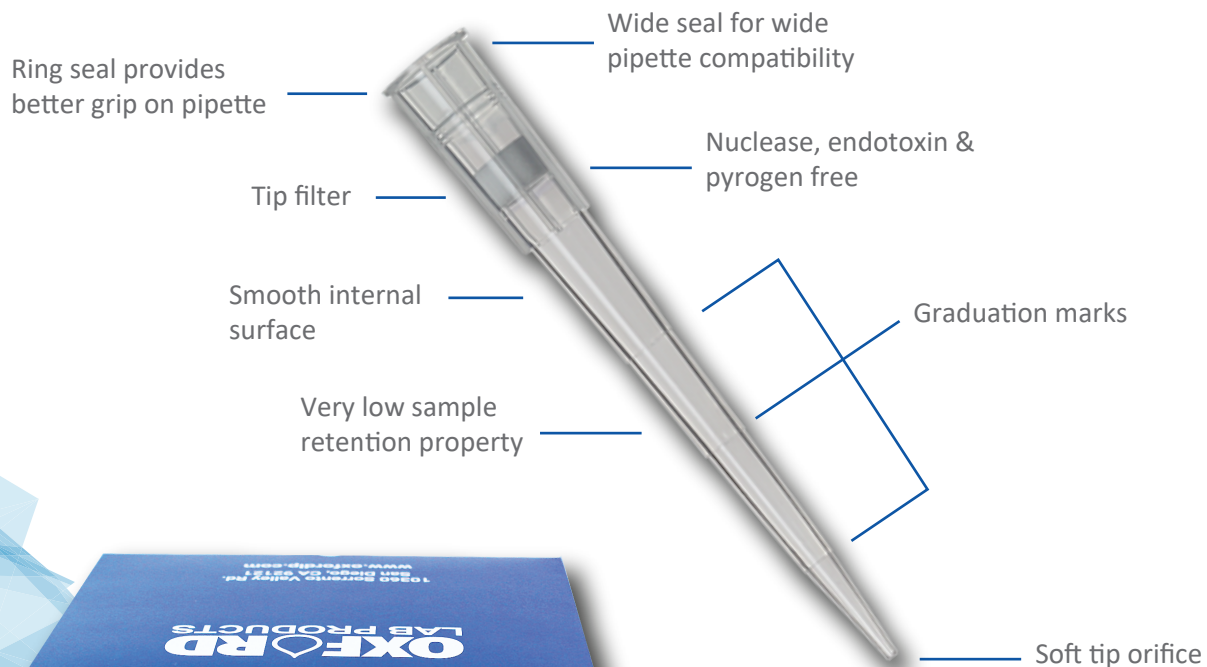

Oxford Benchmate Tips

Superior Pipette Tips

With a superior manufacturing facility and strict guidelines, Oxford Benchmate Tips are of the highest quality. We combine the strictest processes and quality assurance protocols to ensure that our tips offer impeccable standards of purity and tip transparency. The superior diamond finish molds used in our manufacturing ensure precise dispensing of liquids and zero-retention. Available in racked, re-loadable racks, eco-friendly racks, and bulk packaging.