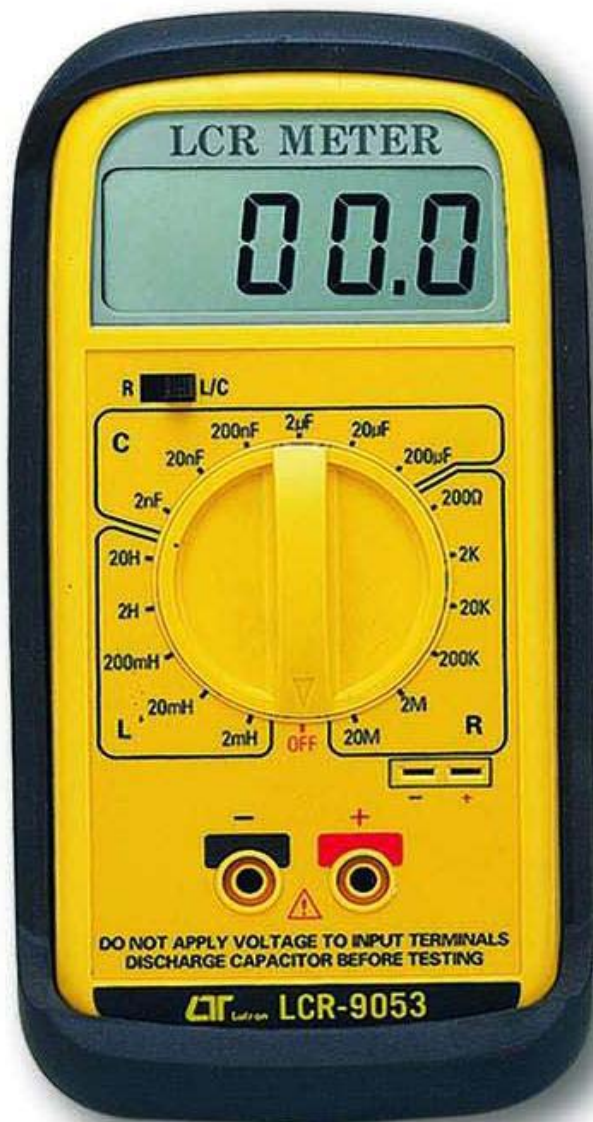

HOLSTER

Model : HS-01

ISO-9001, CE, IEC1010

FEATURES

* High quality rubber protective holster.

* Applications for

DM-9090

DM-9080

DM-9030

DM-9680

LCR-9083

DM-9023

Lutron

LUTRON ELECTRONIC

The Art of Measurement

Supplied in Australia by Instrument Choice
Call our scientists on 1300 737 871
www.instrumentchoice.com.au